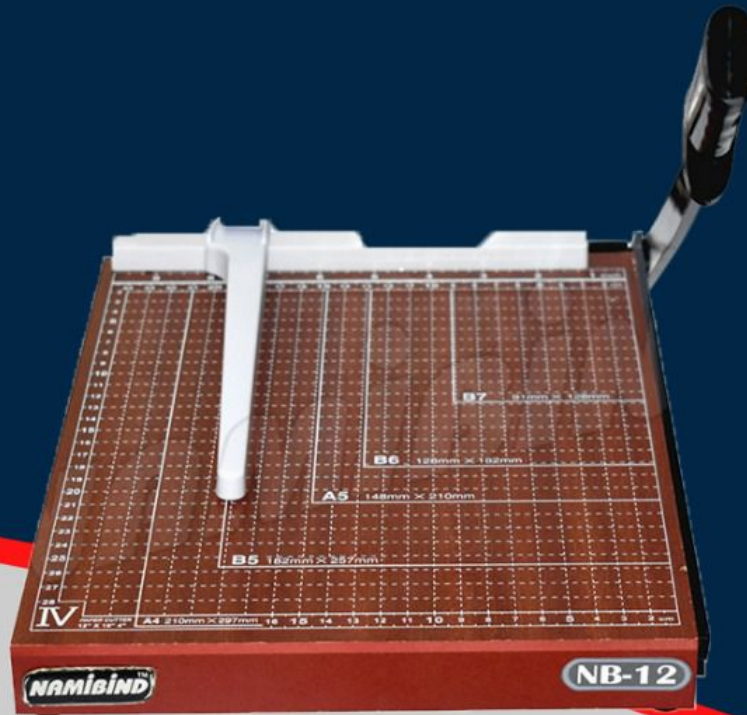

MANUAL PAPER CUTTING MACHINE

MODEL-INB-12

TECHNICAL SPECIFICATION

Model	NB-12
Cutting Capacity	8/10 Sheets (70 GSM)
Cutting Size	A4
Paper Clamp	Manual
Cutting Width	250 mm
Dimension	47 x 27 x 5 cm
Weight	1.5 KG
Body Material	Wodden
Capable to Cut	Especially for PVC Also suitable for Cutting Thick/Strong Paper, Card, etc