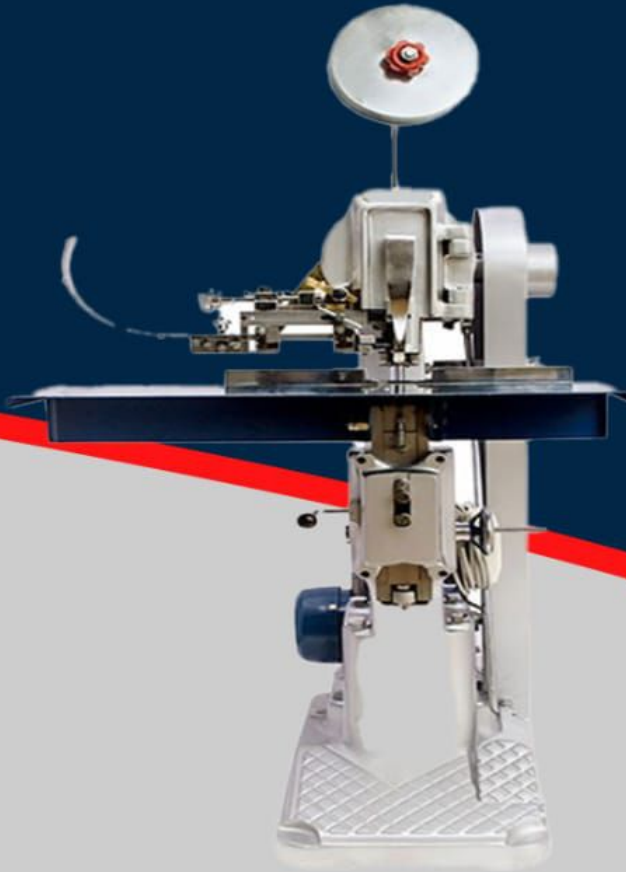

HEAVY DUTY SINGLE HEAD BOOK STITCHING MACHINE MODEL NO : ZX-32 (32 MM)

TECHNICAL SPECIFICATION

MODEL NB	ZX-32
MOTOR POWER	1HP Single or Three Phase
STITCHING CAPACITY	0.1 mm to 32 mm
STITCHING SPEED	150 stitches /minute
WIRE	24 SWG to 20 SWG
NET WEIGHT	250 Kgs
GROSS WEIGHT	375 Kgs
MACHINE SIZE	L30" W30" H57"
PACKING BOX SIZE	L27" W31" H53"