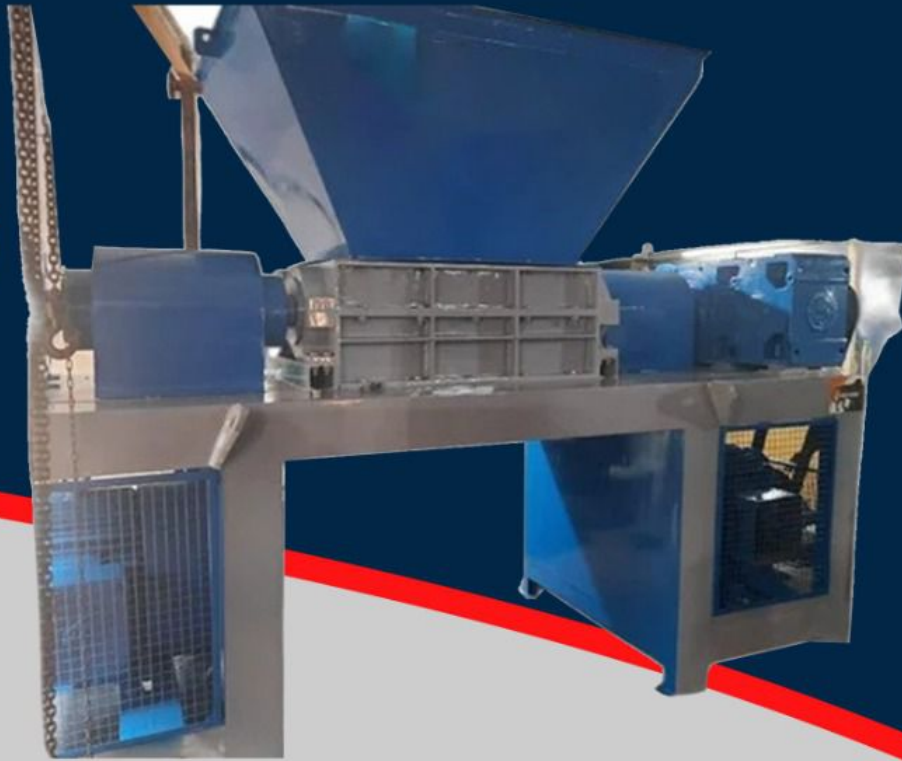

# E WASTE SHREDDER / E WASTE SHREDDER MACHINE MODEL-EW-700

## TECHNICAL SPECIFICATION

Model Name/Number	EW-700
Usage/Application	Plastic Waste
Capacity	500 KG PER DAY TO 5 TON PER DAY MODEL AVAILABLE
Grade	E-waste product
Power	5 hp /3 phase

**Reg. Office**  
**NATIONAL INDUSTRIES**